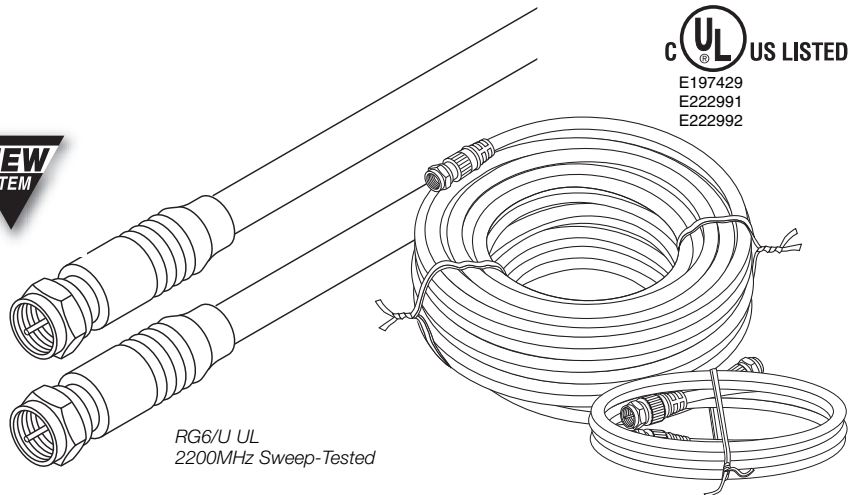

Distributed by:

JAMECO[®]
ELECTRONICS

www.Jameco.com ♦ 1-800-831-4242

The content and copyrights of the attached
material are the property of its owner.

Jameco Part Number 287101

High-Grade F Coaxial Cables

75Ω RG6/U UL Listed High Definition Cables
 Suitable for DSS, C/Ku Satellite Installations
 High-Performance 100% Fully Swept to 2200MHz
 Fully Molded Nickel or Gold-Plated F Connectors
 AWG18 Solid Copper/CCS Center
 Double Aluminum Foil Shield Plus
 60-67% Tinned-Copper Braid Shield
 0.193" 5mm nom. OD CPE Dielectric
 0.275" 7mm nom. OD Black PVC Jacket

RG6/U UL
2200MHz Sweep-Tested

UL US LISTED
 E197429
 E222991
 E222992

- 205-410□□** 3' Black, White – Nickel
205-415□□ 6' Black, White – Nickel
205-418□□ 9' Black, White – Nickel
205-420□□ 12' Black, White – Nickel
205-423□□ 15' Black, White – Nickel
205-425□□ 18' Black, White – Nickel
205-430□□ 25' Black, White – Nickel
205-435□□ 50' Black, White – Nickel
205-440□□ 75' Black, White – Nickel
205-445□□ 100' Black, White – Nickel
205-450BK 150' Black – Nickel
205-910BK 3' Black – Gold
205-915BK 6' Black – Gold
205-918BK 9' Black – Gold
205-920BK 12' Black – Gold
205-923BK 15' Black – Gold
205-925BK 18' Black – Gold
205-930BK 25' Black – Gold
205-933BK 35' Black – Gold
205-935BK 50' Black – Gold
205-940BK 75' Black – Gold
205-945BK 100' Black – Gold
205-950BK 150' Black – Gold